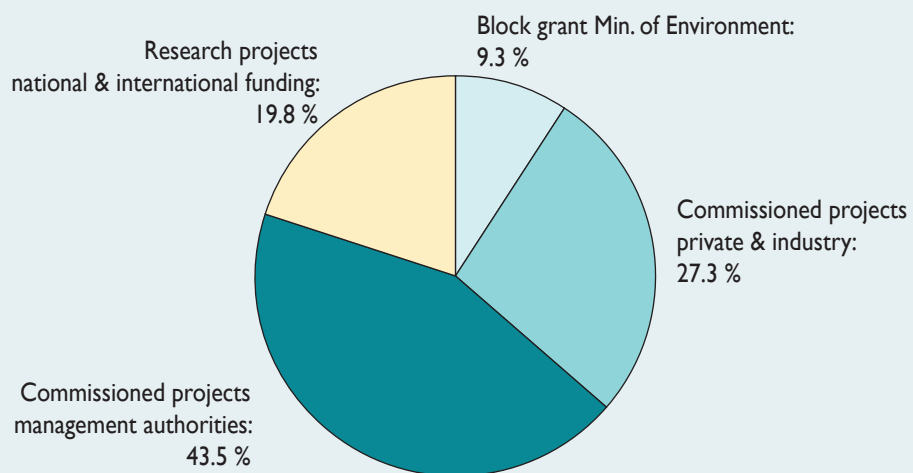

NINA's turnover 2007

Total turnover: 22 mill. EUR