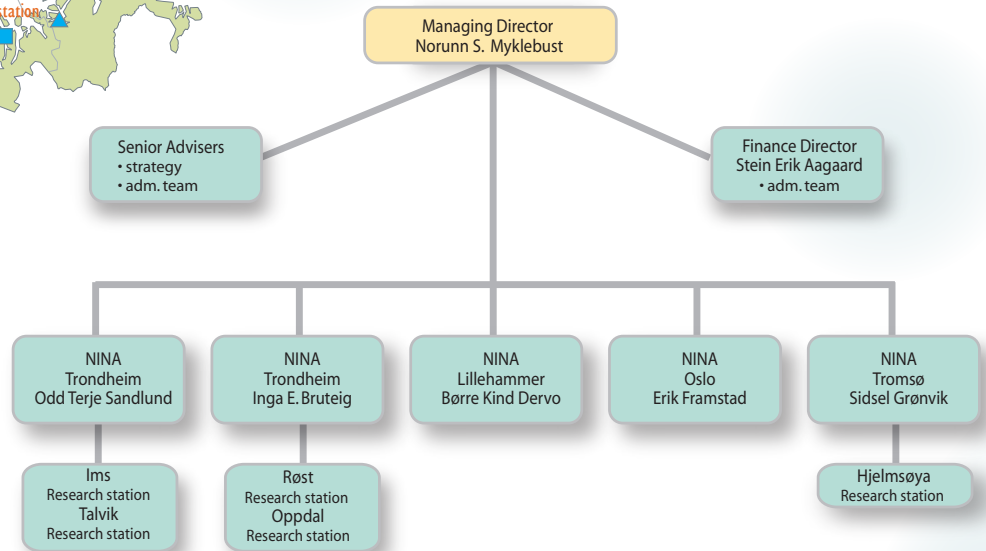

NINA's organisation

NINA was established in 1988. The main office is in Trondheim, and additional offices are established in Oslo, Lillehammer and Tromsø. NINA also owns and runs research stations for fish at Ims and Talvik, for seabirds at Røst and Hjelmsøya, and a breeding farm for arctic fox at Oppdal.