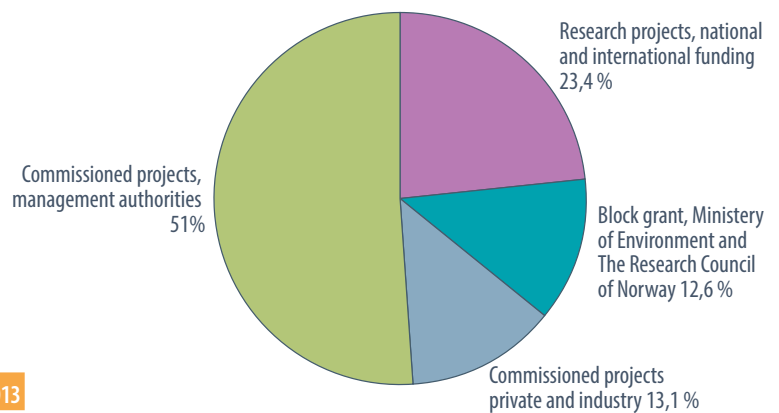

NINA's turnover 2014

Total turnover: 36,7 mill. EUR